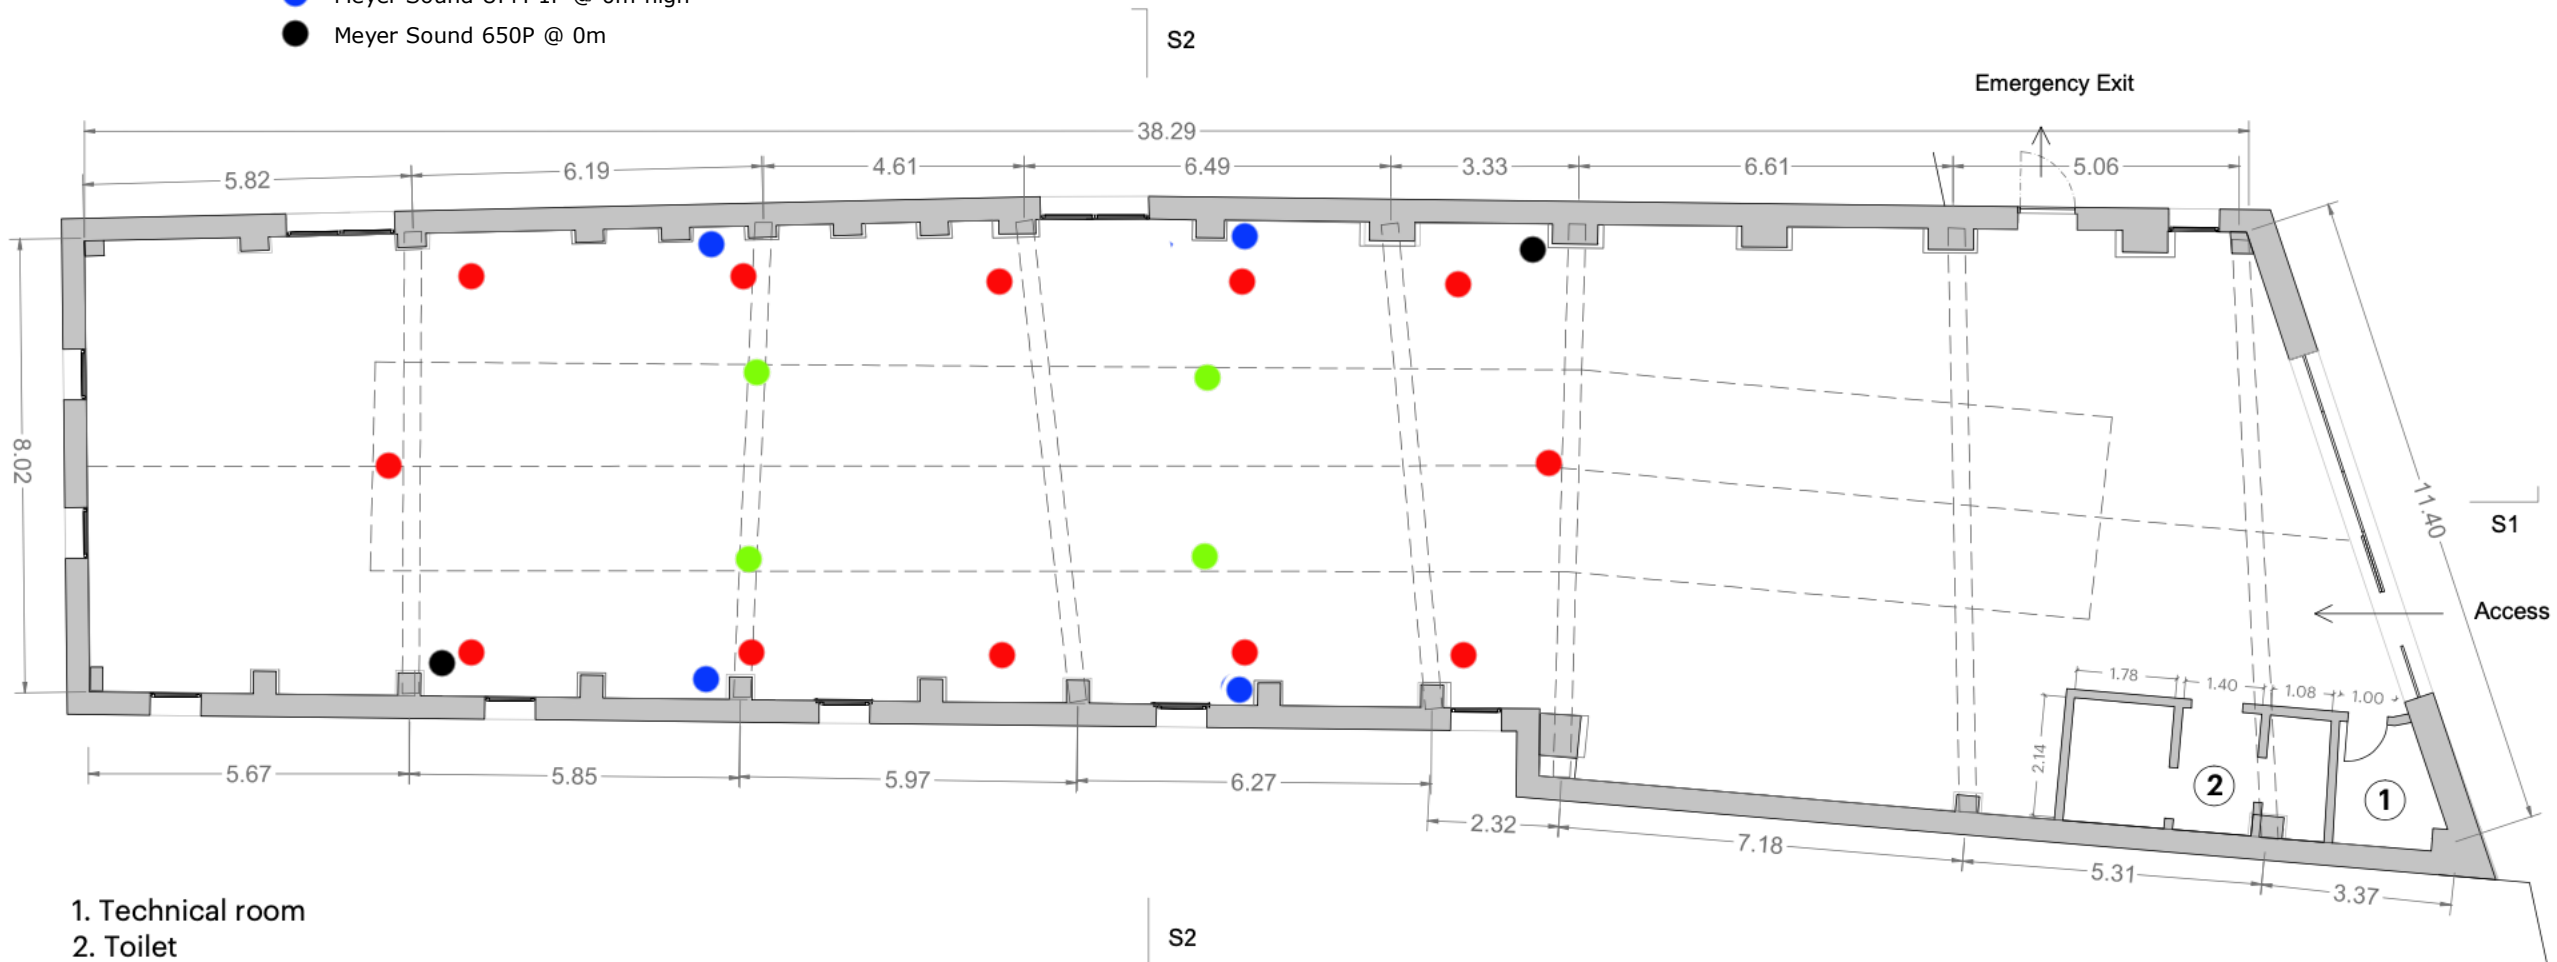

- Meyer Sound Ultra-X20 @ ~1.8m high
- Meyer Sound UPM-1P @ ~5m high
- Meyer Sound UPM-1P @ 0m high
- Meyer Sound 650P @ 0m

Section 1

- 1. Technical room
- 2. Toilet